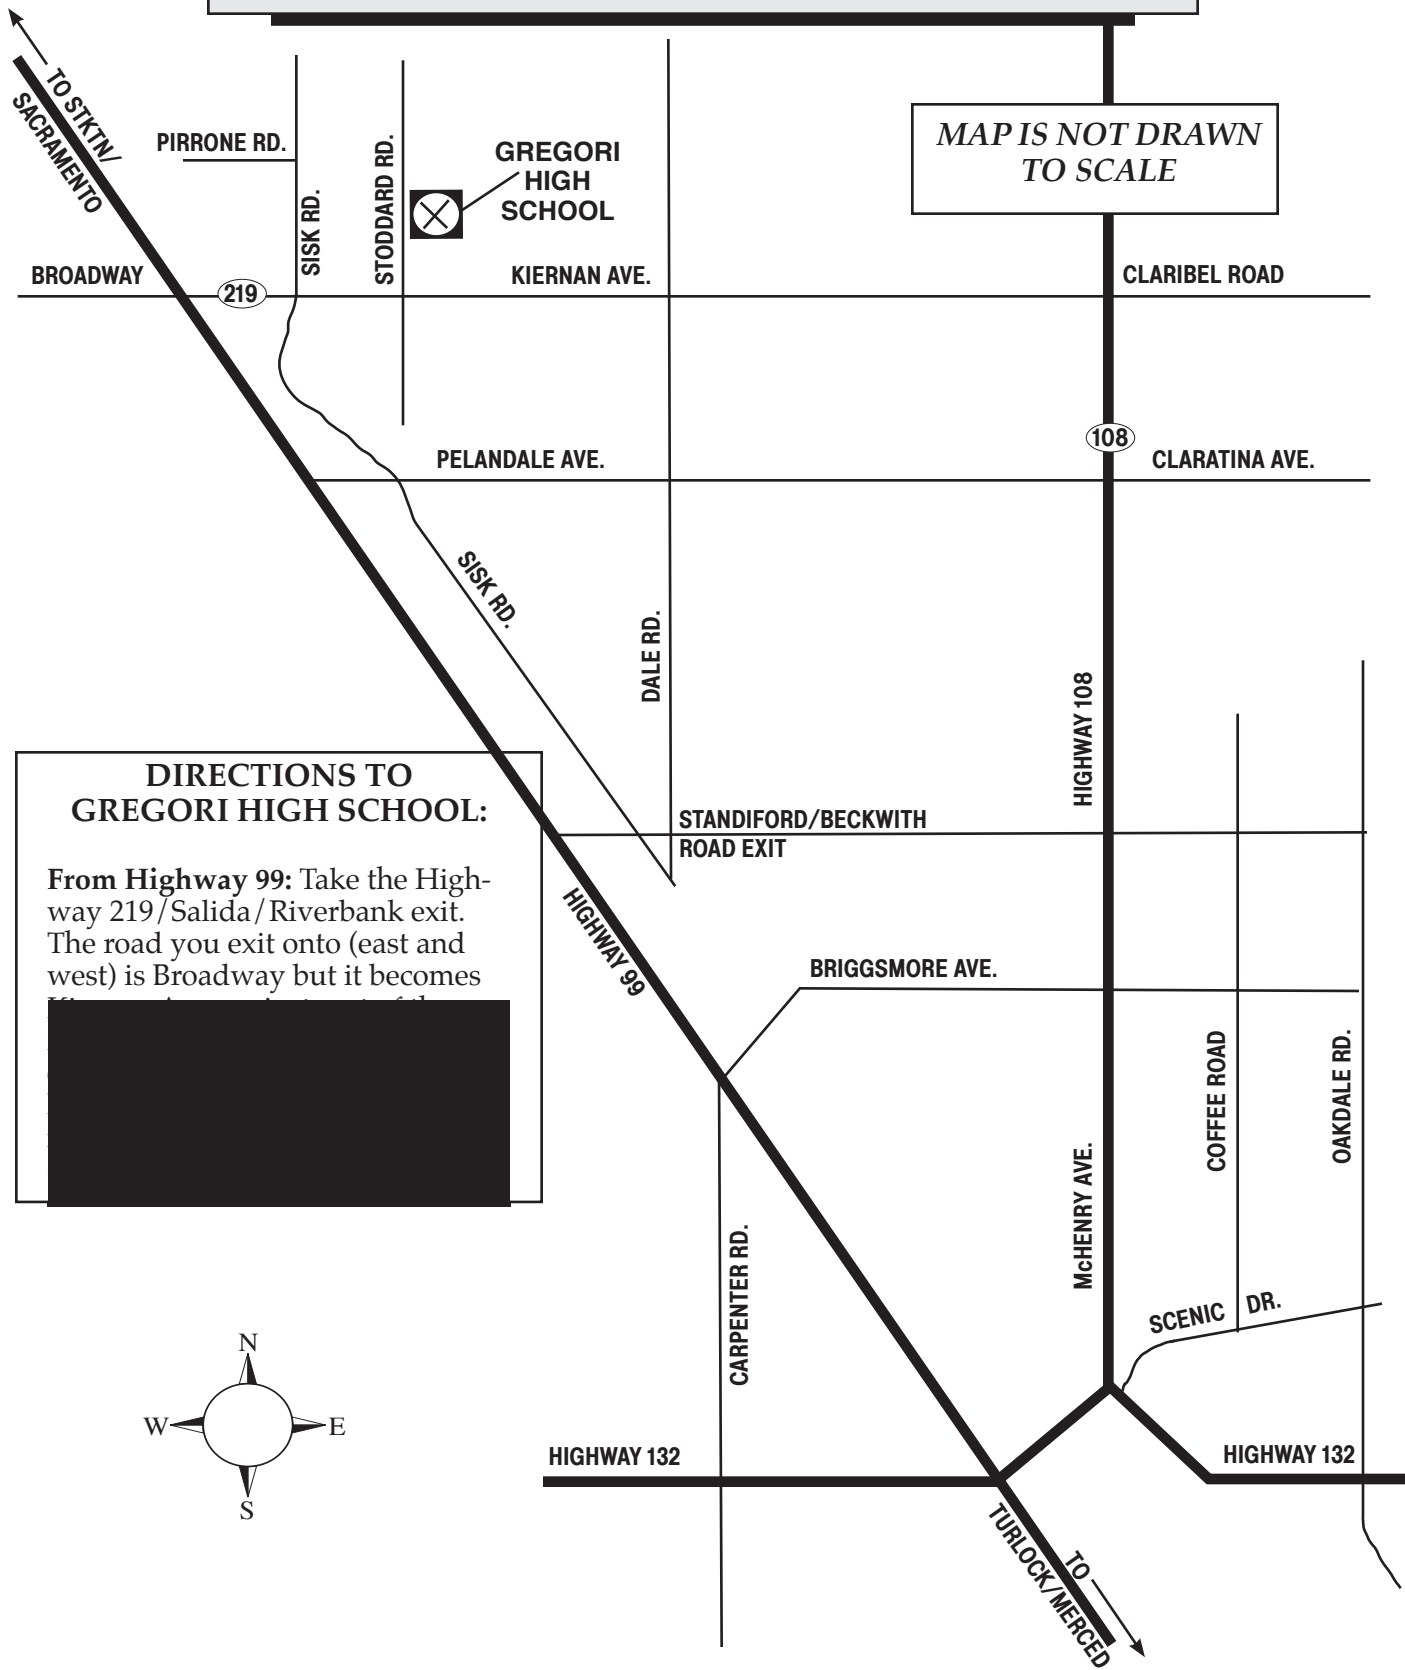

# GREGORI HIGH SCHOOL

3701 Pirrone Road  
Modesto, CA 95356

MAP IS NOT DRAWN  
TO SCALE

## DIRECTIONS TO GREGORI HIGH SCHOOL:

**From Highway 99:** Take the Highway 219/Salida/Riverbank exit. The road you exit onto (east and west) is Broadway but it becomes